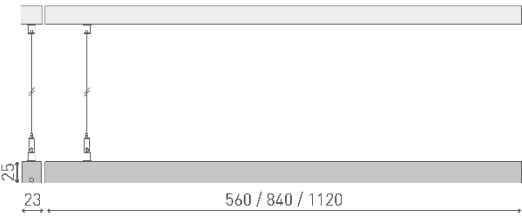

Available with individual optics, microprism and etched diffuser
48V Track length 1m, 2m & 3m