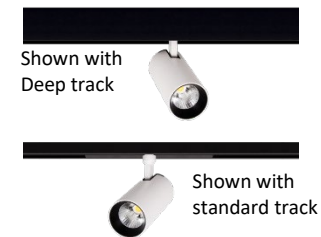

FUTURE Designs – NARO 48V SPOT LIGHTS

NAROSPOT
Ø40mm / 350lm / 5W / 45° beam
Ø50mm / 1000lm / 10W / 30°, 40° & 60° beam
Ø60mm / 1500lm / 15W / 20°, 40° & 60° beam

3000K / 4000K
Control Gear: Non dimming / DALI / Casambi

NAROMONO
Ø60mm / 1600lm / 15W / 20°, 40° & 60° beam
Ø75mm / 3000lm / 24W / 30° & 40° beam
Ø85mm / 4000lm / 31W / 20°, 30° & 60° beam

3000K / 4000K
Control Gear: Non dimming / DALI / Casambi

NAROSPOT FOR STANDARD 48V TRACK
C 90° C 350°
Ø50 & Ø60 Narrow beam 30°, medium beam 40°, wide beam 60°
Ø40 Medium Beam 45°

NAROSPOT FOR 48V DEEP TRACK
C 90° C 350°
Ø50 & Ø60 Narrow beam 30°, medium beam 40°, wide beam 60°
Ø40 Medium Beam 45°

NAROMONO60 / 70 / 85 FOR STANDARD 48V TRACK
C 90° C 350°
Narrow beam 20°, medium beam 30°, wide beam 40°

NAROMONO60 / 70 / 85 FOR 48V DEEP TRACK
C 90° C 350°
Narrow Beam 30°, Medium Beam 40°, Wide Beam 60°

48V Track length 1m, 2m & 3m