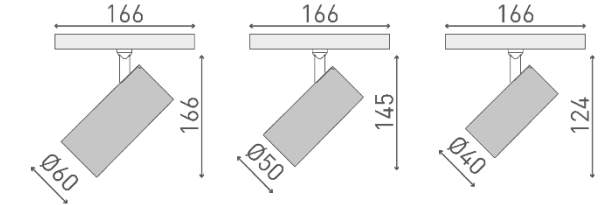

NAROSPOT FOR 48V DEEP TRACK
C 90° C 350°
Ø50 & Ø60 Narrow beam 30°, medium beam 40°, wide beam 60°
Ø40 Medium Beam 45°