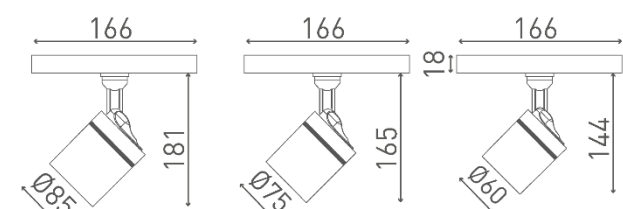

48V Track length 1m, 2m & 3m