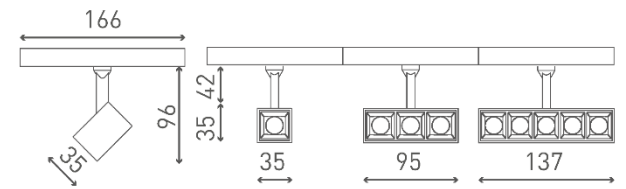

## NAROBLOK FOR SHALLOW TRACK

⊙90° ⊙350°

Narrow Beam 30°, Wide Beam 40°, Assymetric beam 26° x 36°

## NAROBLOK FOR SHALLOW & DEEP TRACK

⊙90° ⊙350°

Narrow Beam 30°, Wide Beam 40°, Assymetric beam 26° x 36°