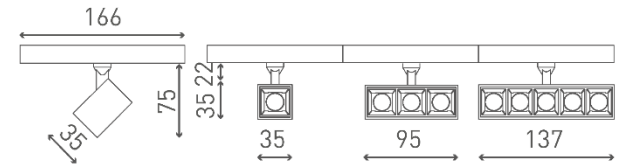

## NAROBIT 2WAY FOR STANDARD 48V TRACK

⊙90° ⊙350°

Narrow beam 30°, medium beam 40°, wide beam 60°

48V Track length 1m, 2m & 3m

## NAROBLOK FOR SHALLOW TRACK

⊙90° ⊙350°

Narrow Beam 30°, Wide Beam 40°, Assymetric beam 26° x 36°