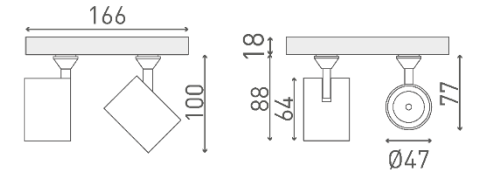

NAROBIT 2WAY FOR STANDARD 48V TRACK

⊙90° ⊙350°

Narrow beam 30°, medium beam 40°, wide beam 60°