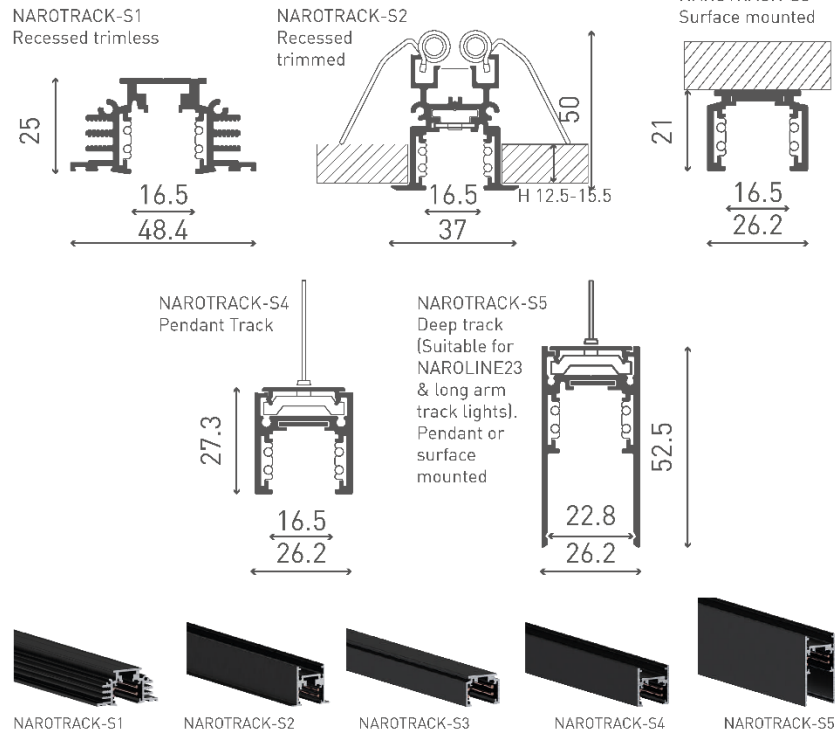

FUTURE Designs – NARO 48V Track info

NARO 48V TRACK OPTIONS

Track length 1m, 2m & 3m

90°connectors, flexible connectors, 90° corner sections & covers available