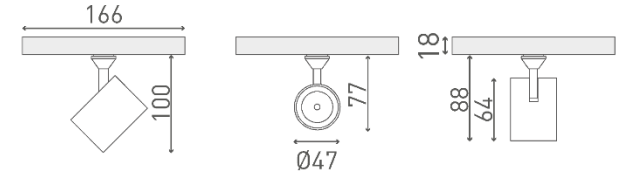

NAROBIT 1WAY FOR STANDARD 48V TRACK

⊙90° ⊙350°

Narrow beam 30°, medium beam 40°, wide beam 60°