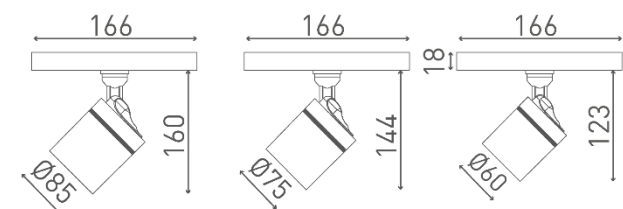

NAROMONO60 / 70 / 85 FOR STANDARD 48V TRACK
C 90° C 350°
Narrow beam 20°, medium beam 30°, wide beam 40°

NAROMONO60 / 70 / 85 FOR 48V DEEP TRACK
C 90° C 350°
Narrow Beam 30°, Medium Beam 40°, Wide Beam 60°