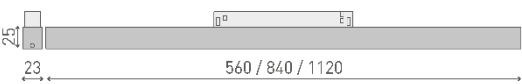

Available with individual optics, microprism and etched diffuser
48V Track length 1m, 2m & 3m