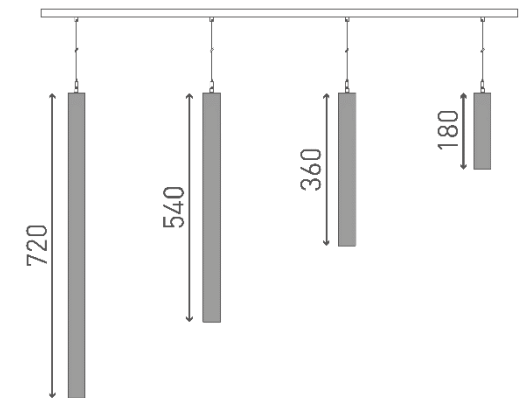

# FUTURE Designs – NAROSTIK 48V TRACK PENDANT

Cylinder 48V track pendant  
Suspended length up to 5m

Ø40mm / 350lm / 5W

45° beam

Ø50mm / 1000lm / 10W

30°, 40° & 60° beam

Ø60mm / 1500lm / 15W

30°, 40° & 60° beam

3000K / 4000K

Control Gear: Non dimming

DALI

Casambi

NAROSTIK FOR STANDARD 48V TRACK  
Narrow beam 20°, medium beam 40°, wide beam 60°

NAROSTIK Ø40 / Ø50 / Ø60

48V Track length 1m, 2m & 3m