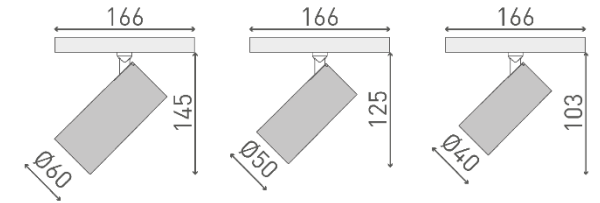

NAROSPOT FOR STANDARD 48V TRACK
C 90° C 350°
Ø50 & Ø60 Narrow beam 30°, medium beam 40°, wide beam 60°
Ø40 Medium Beam 45°